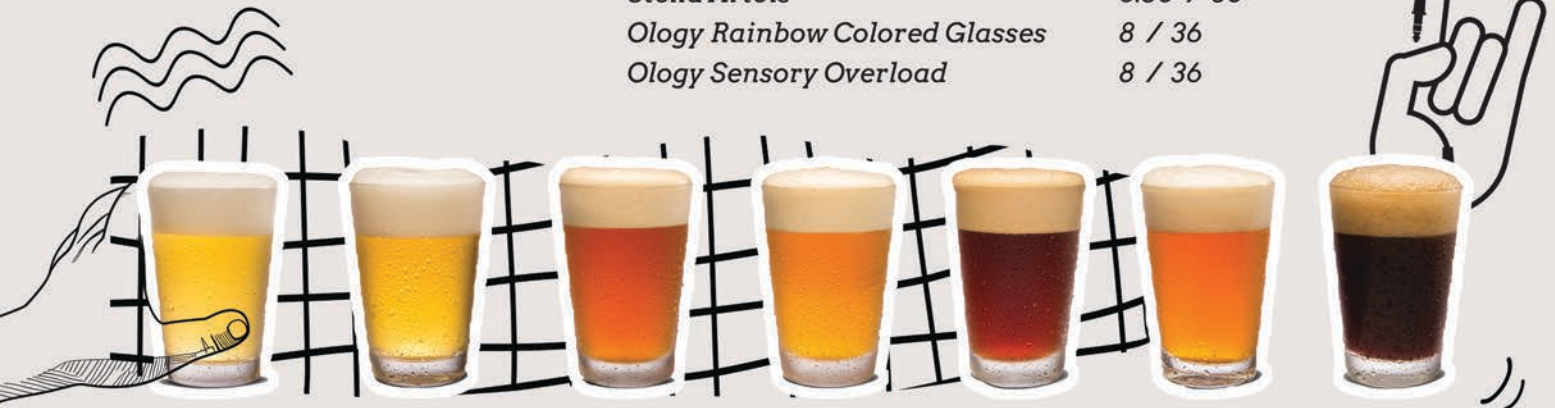

WINES

	Glass / Bottle
Proverb Cabernet Sauvignon	6.75 / 25
Proverb Chardonnay	6.75 / 25
Proverb Merlot	6.75 / 25
Proverb Pinot Grigio	6.75 / 25
Proverb Rose	6.75 / 25
Canyon Road Moscato	6.75 / 25
Wycliff Brut	6.75 / 25
Wycliff Brut Rose'	6.75 / 25
La Marca Prosecco	9 / 36

SELTZERS

	Bottle / 5 Bucket
High Noon Mango	6.50 / 30
High Noon Watermelon	6.50 / 30
High Noon Peach	6.50 / 30

FROZEN

Piña Colada	6
Margarita	6
Froze	6
Spiked Lemonade	6

DRINKS

Lemonade	3.50	Coca-Cola	2.75
Strawberry Lemonade	3.50	Diet Coke	2.75
Mango Lemonade	3.50	Coke Zero	2.75
Fresh Brewed Tea (sweet & unsweet)	3.50	Sprite	2.75
Fiji Bottled Water	2.50	Barq's Root Beer	2.75
Red Bull	5.00	Dr. Pepper	2.75
Red Bull SF	5.00	POWERADE	2.75